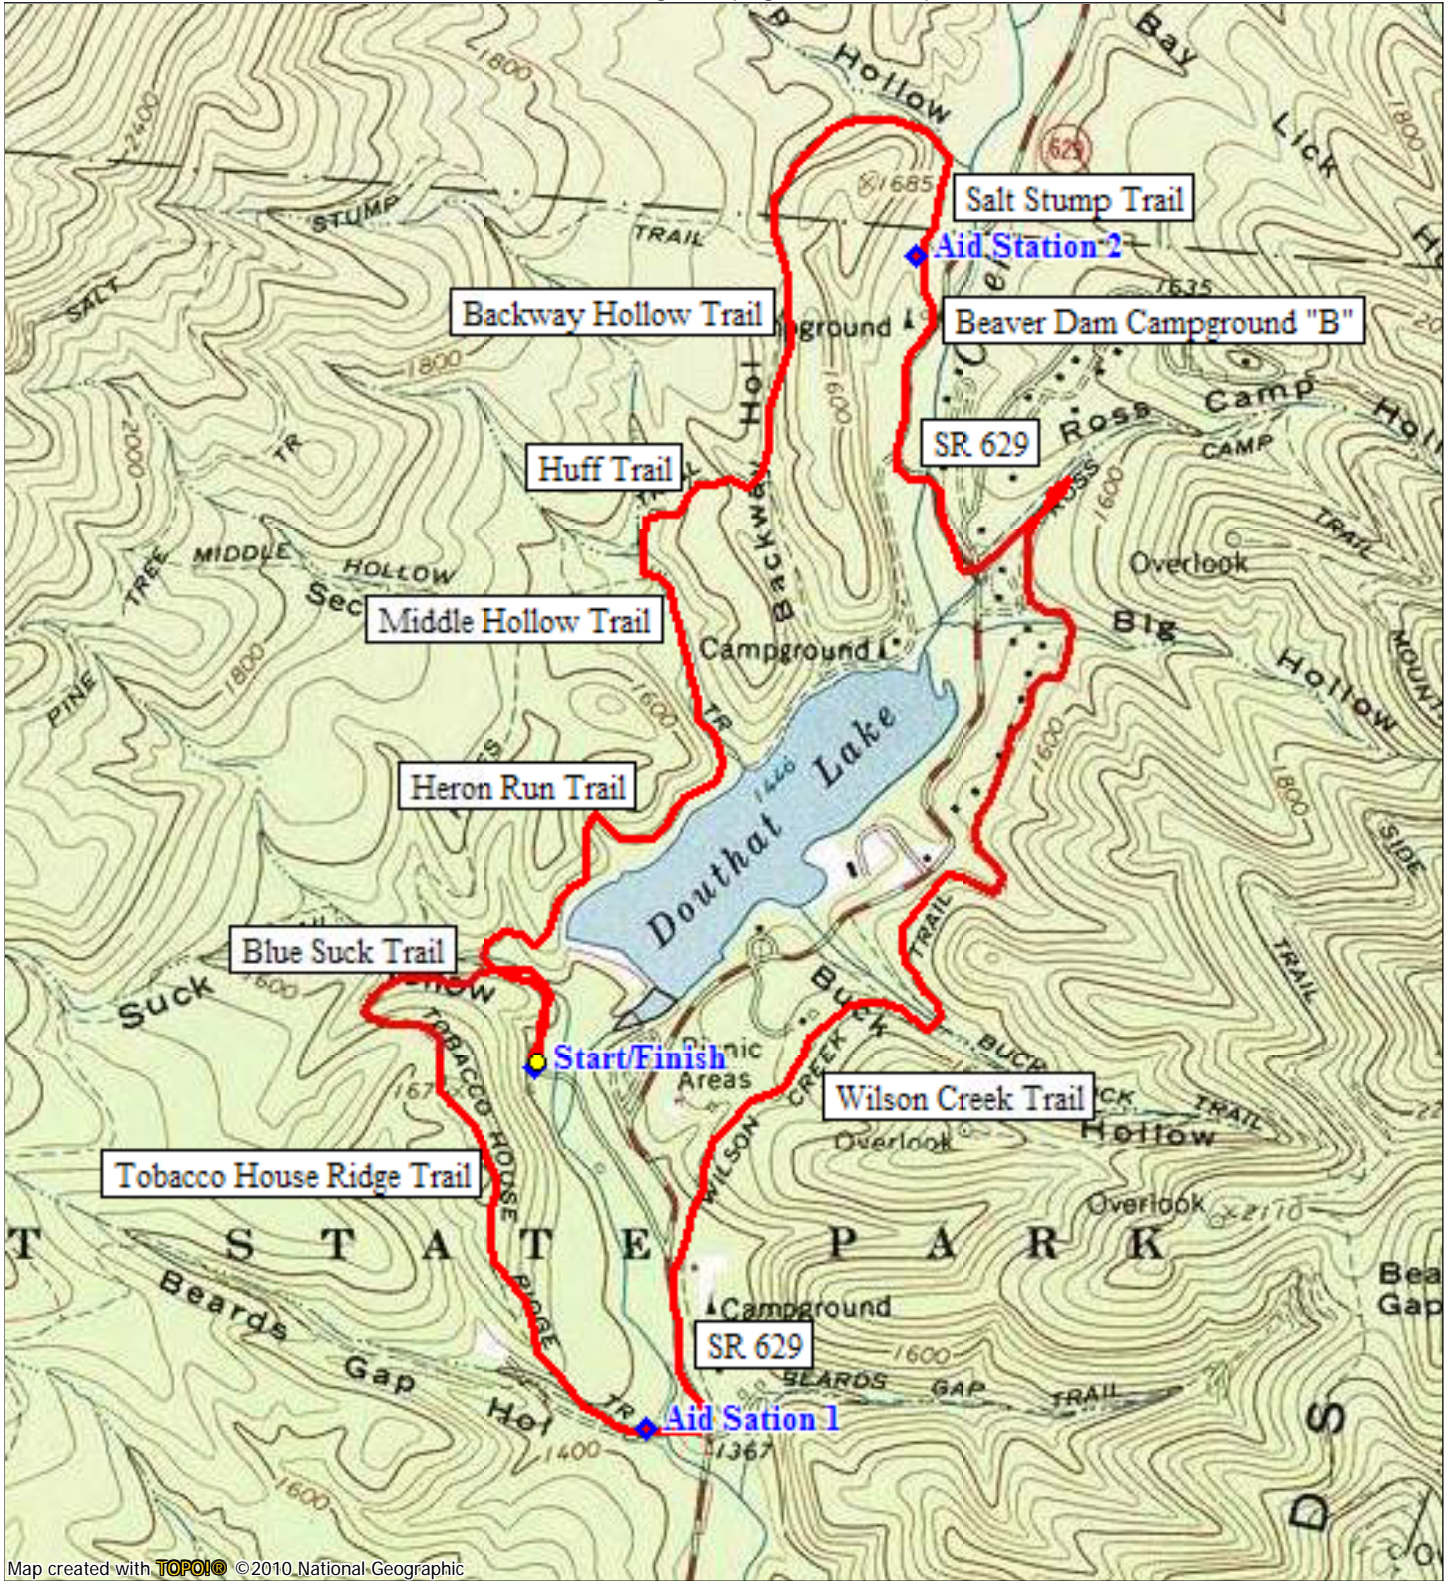

Trail Running Rampage 6 Miler Map

Map created with **TOPO!** © 2010 National Geographic

MN ↑ T
8½°
08/06/10